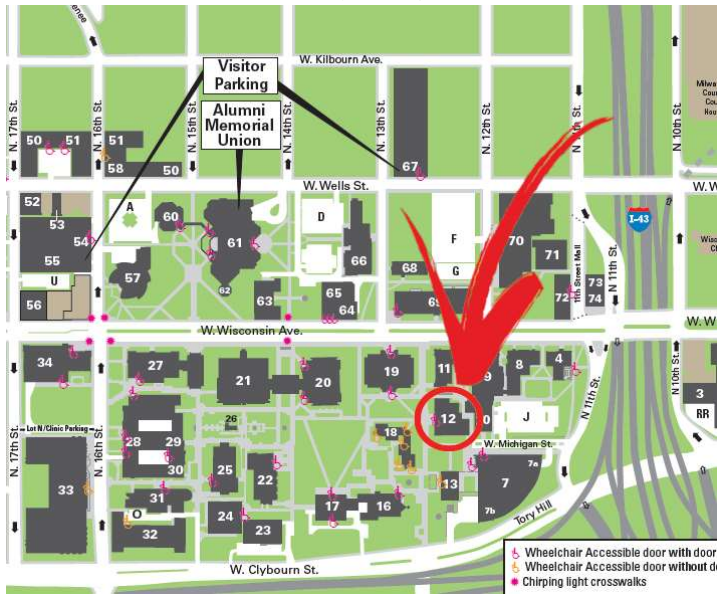

visual on the location of the parking lot and Straz Hall.