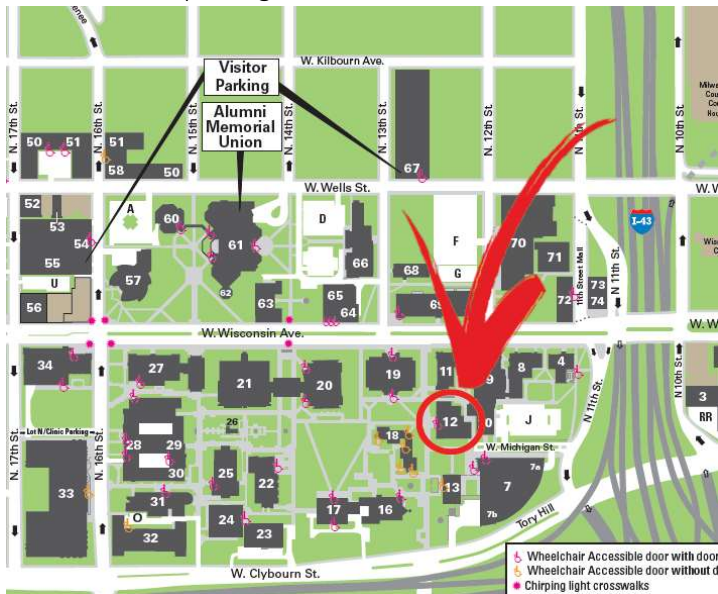

#10 PDB - Mentorship Morning with Adam & Steven @ Freight 38 – Directions and Parking

Adam and Steve are opening the doors to their newly renovated venue Freight 38. The location is 838 s 1st St, Milwaukee WI 53204. You must use the side door to enter the building. Parking is ample around the side streets.

#11 PDB - How to Analyze and Effectively Communicate Your Data – Directions and Parking

This session will be held at Marquette University (**Marquette University's Straz Hall - 1225 W. Wisconsin Ave. Milwaukee, WI 53233**), the classroom is on the end of the second floor, room DS 250. See map for

visual on the location of the parking lot and Straz Hall.

#12 PDB - Marketing for the Non-Marketing Professional – Directions and Parking

This session will be held at Marquette University (Marquette University’s Straz Hall - 1225 W. Wisconsin Ave. Milwaukee, WI 53233), the classroom is on the First floor, room DS 105. See map for visual on the location of the parking lot and Straz Hall.

#13 PDB - Mentorship Morning with Buddy Julius, The Firm

Buddy is hosting his session at his office which is the historic **Pritzlaff Building (313 North Plankinton Avenue, Suite 210, Milwaukee, WI 53203)**. To enter, walk up driveway located off of Plankinton next to the train tracks. Walk straight up the driveway into the courtyard. Upon arrival, to your right, you will see double doors numbered 313.