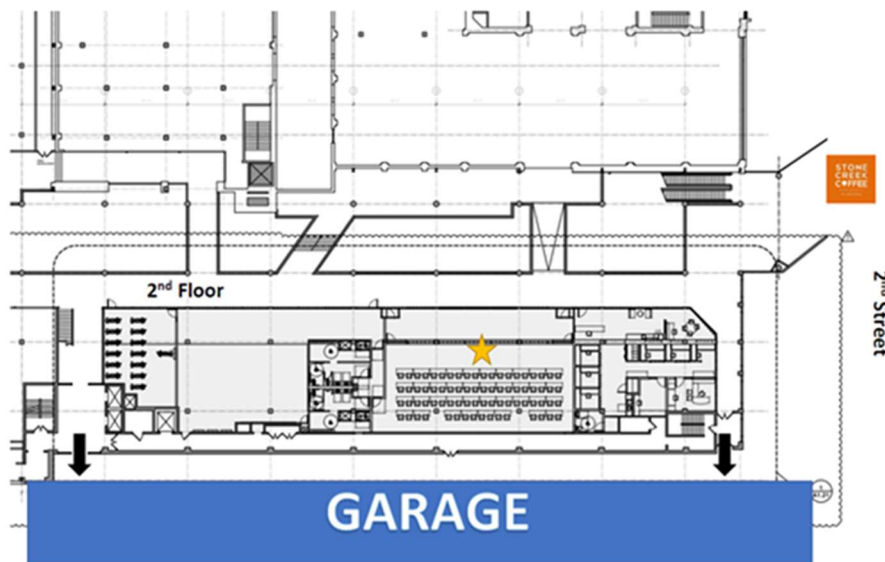

#2 PDB - Leveling Up Your Emotional IQ – Directions and Parking

This session will be held at **MGIC, 250 E Kilbourn Ave, Milwaukee, WI 53202**. You **must pre-register** for this session. Once you enter the building you will have to show your ID and someone will escort you to the conference room. Parking can be tricky around noon - give yourself ample of time to find parking and walk. Consider using Uber or Lyft to save time.